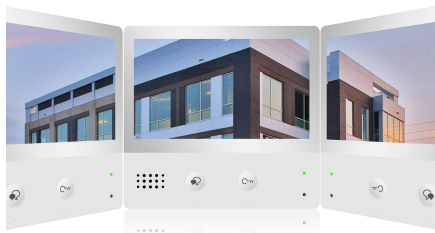

800*480 Pixel VS 1024*800 Pixel

- 1024*800 pixel
- Wider viewing angle
- More consistent and higher contrast
- Faster response for touch

Any angle, more clear

PC tool management

- Free PC software
- Remote config

Quad view

- In monitor mode
- Able to display four images at a screen
- switch seamlessly between One-view and Quad-view
- free to zoom in any views

PiP view

- in call mode
- Picture in picture to avoid dead corner
- Able to watch both view from door station and IP camera
- Swap the two images by a simple touch