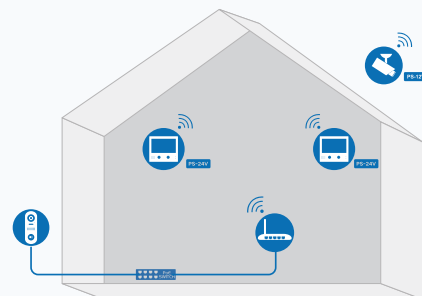

New WiFi Chip Intergration
Support more Variety of application

*Private Network supported

- User can use home Network Separately
- Users can integrate private IP camera

*Wireless Connection

- Both for villa and apartment application.
- Verified network method: *MESH, PLC, AC-AP* networking.

In villa application

Users can use wireless connection in villa application, as long as the device is within range of the wireless network.

New Upgraded Application

- Max.5 mobile phones
- IP Camera monitoring
- Multi-languages supported
- P to P video transfer in the same network

In apartment application

If Any floors are difficult to Install cables, devices can be connected via WiFi, under the proper wireless strategy.

* Max.32 for wireless IM

***New IPS TFT**

for high resolution & better experience

800*480 Pixel VS 1024*800 Pixel

- 1024*800 pixel
- Wider viewing angle
- More consistent and higher contrast
- Faster response for touch

Any angle, more clear

PC tool management

- Free PC software
- Remote config