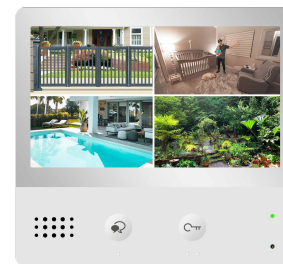

800*480 Pixel VS 1024*800 Pixel

- 1024*800 pixel
- Wider viewing angle
- More consistent and higher contrast
- Faster response for touch

Any angle, more clear

PC tool management

- Free PC software
- Remote config

Quad view

- In monitor mode
- Able to display four images at a screen
- switch seamlessly between One-view and Quad-view
- free to zoom in any views

PiP view

- in call mode
- Picture in picture to avoid dead corner
- Able to watch both view from door station and IP camera
- Swap the two images by a simple touch