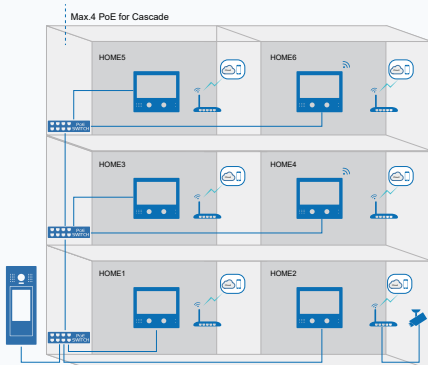

New WiFi Chip Intergration
Support more Variety of application

*Private Network supported

- User can use home Network Separately
- Users can integrate private IP camera

*Wireless Connection

- Both for villa and apartment application.
- Verified network method: *MESH, PLC, AC-AP* networking.

In villa application

Users can use wireless connection in villa application, as long as the device is within range of the wireless network.

New Upgraded Application

- Max.5 mobile phones
- IP Camera monitoring
- Multi-languages supported
- P to P video transfer in the same network

800*480 Pixel VS 1024*800 Pixel

- 1024*800 pixel
- Wider viewing angle
- More consistent and higher contrast
- Faster response for touch

Any angle, more clear

PC tool management

- Free PC software
- Remote config

Quad view

- In monitor mode
- Able to display four images at a screen
- switch seamlessly between One-view and Quad-view
- free to zoom in any views

PiP view

- in call mode
- Picture in picture to avoid dead corner
- Able to watch both view from door station and IP camera
- Swap the two images by a simple touch