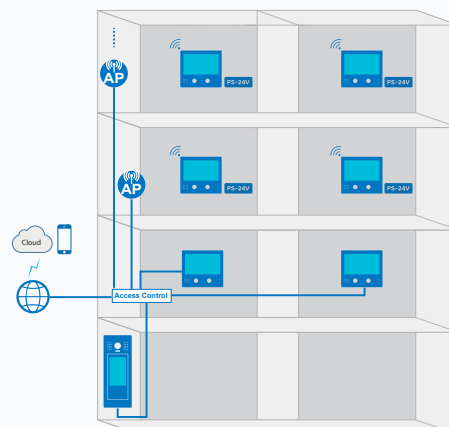

In villa application

Users can use wireless connection in villa application, as long as the device is within range of the wireless network.

New Upgraded Application

- Max.5 mobile phones
- IP Camera monitoring
- Multi-languages supported
- P to P video transfer in the same network

In apartment application

If Any floors are difficult to Install cables, devices can be connected via WiFi, under the proper wireless strategy.

* Max.32 for wireless IM

***New IPS TFT**

for high resolution & better experience

800*480 Pixel VS 1024*800 Pixel

- 1024*800 pixel
- Wider viewing angle
- More consistent and higher contrast
- Faster response for touch

Any angle, more clear

PC tool management

- Free PC software
- Remote config

Quad view

- In monitor mode
- Able to display four images at a screen
- switch seamlessly between One-view and Quad-view
- free to zoom in any views

PiP view

- in call mode
- Picture in picture to avoid dead corner
- Able to watch both view from door station and IP camera
- Swap the two images by a simple touch