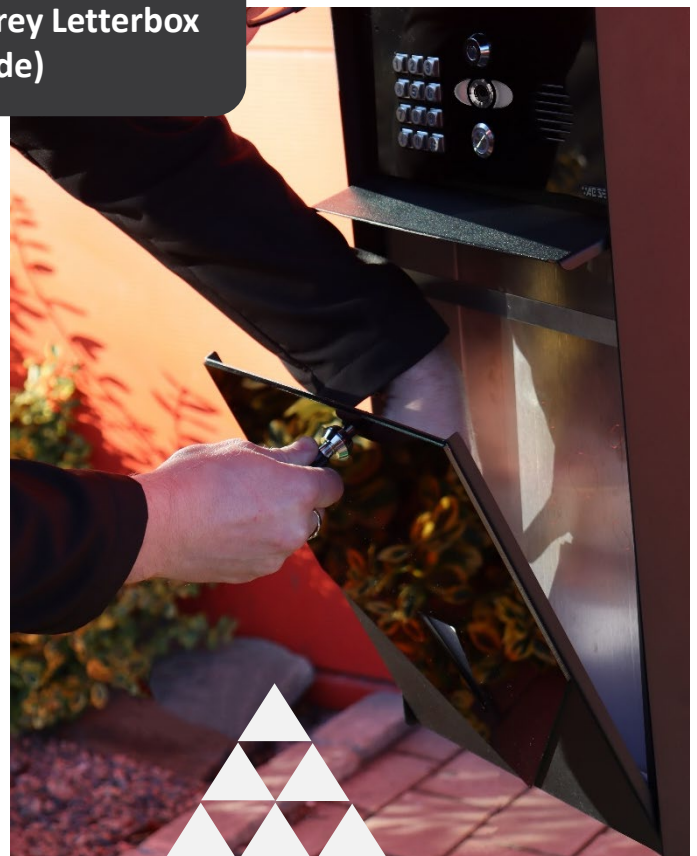

PRAE-4G-LAK-EU (Grey Letterbox code)

PRAE-4G-LSK-EU

PRAE-4G-LS-EU (NON KP)

- **Speak to your visitors from anywhere in the world.**
- **Grant access remotely - Send a command to the gate motor via the app to open your gates etc.**
- Ultra-stylish Letterbox with built in video access control technology (PRAEOTIAN) in all brushed BS316 marine grade stainless steel with white illumination keypad & buttons.